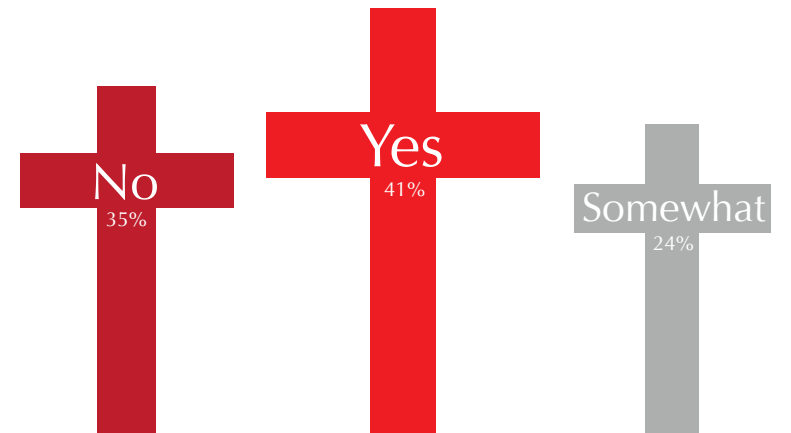

Aspects of a BSM President

Issues President Should Focus On

- Courage
- Leadership
- Conviction
- Patience
- Intelligence
- Respect
- Motivation
- Other

Departments Students want Focused On

Faith Life Importantance